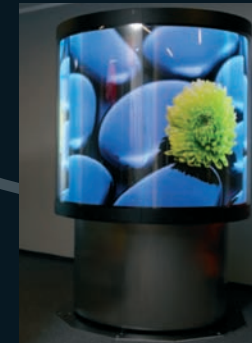

360 Degrees of Fascination and Innovation

24-7 media MINI

24-7 media MINI desktop models are ideal for placing on sales counters or customer service desks, at cash registers or in shop windows. They present text and graphics very attractively, with the transparent display ensuring a tremendous advertising effect. A fine pixel pitch of only one millimeter ensures crisp, clear pictures. 24-7 media MINI comes in two standard diameters. Different sizes and OEM versions with individual branding to suit any kind of marketing campaign are also available on request.

24-7 media MAGIC

24-7 media MAGIC products are the world's only "see-through" video displays. They create a unique holographic look for videos and product presentations. The high-resolution, transparent 360° display generates a self-illuminated, extremely natural-looking image. 24-7 media MAGIC is also available with an optional showcase integrated in the cylindrical display for exhibiting actual products inside the digital messages. Optional features such as backlighting for the generous poster areas and integrated sound systems additionally enhance the advertising impact.

24-7 media MOTION

24-7 media MOTION displays are the perfect multimedia platform for any kind of video, commercial or trailer. Their innovative LED display technology delivers a large color space, brilliant colors and excellent contrast, even at brightly lit locations. Generously dimensioned poster areas with optional backlighting and a variety of optional audio systems make all 24-7 media MOTION versions powerful tools for marketing your product. 24-7 media MOTION displays come in various sizes with fine pixel pitch resolutions of up to one millimeter for genuine HD images. 24-7 media MOTION models are available for both indoor and outdoor applications.