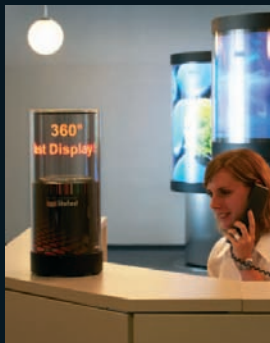

360 Degrees of Fascination and Innovation

24-7 media MINI

24-7 media MINI desktop models are ideal for placing on sales counters or customer service desks, at cash registers or in shop windows. They present text and graphics very attractively, with the transparent display ensuring a tremendous advertising effect. A fine pixel pitch of only one millimeter ensures crisp, clear pictures. 24-7 media MINI comes in two standard diameters. Different sizes and OEM versions with individual branding to suit any kind of marketing campaign are also available on request.

24-7 media MAGIC

24-7 media MAGIC products are the world's only "see-through" video displays. They create a unique holographic look for videos and product presentations. The high-resolution, transparent 360° display generates a self-illuminated, extremely natural-looking image. 24-7 media MAGIC is also available with an optional showcase integrated in the cylindrical display for exhibiting actual products inside the digital messages. Optional features such as backlighting for the generous poster areas and integrated sound systems additionally enhance the advertising impact.

24-7 media MOTION

24-7 media MOTION displays are the perfect multimedia platform for any kind of video, commercial or trailer. Their innovative LED display technology delivers a large color space, brilliant colors and excellent contrast, even at brightly lit locations. Generously dimensioned poster areas with optional backlighting and a variety of optional audio systems make all 24-7 media MOTION versions powerful tools for marketing your product. 24-7 media MOTION displays come in various sizes with fine pixel pitch resolutions of up to one millimeter for genuine HD images. 24-7 media MOTION models are available for both indoor and outdoor applications.